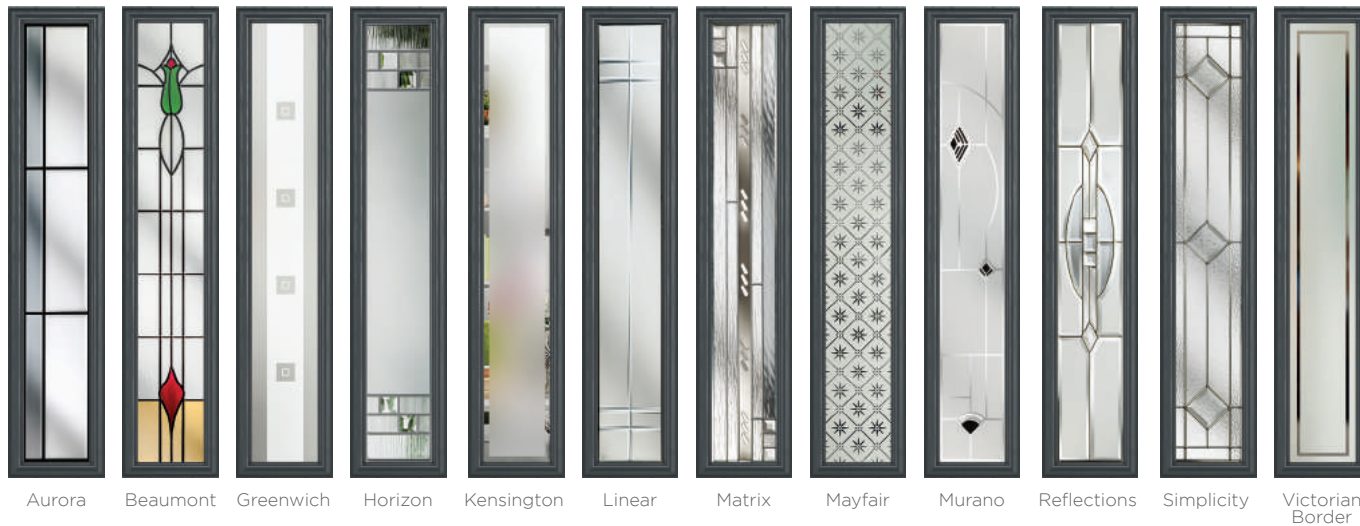

Simplicity

Zinc Star

Stylishly Sleek

This confident and simple door makes a stylish addition to any home. Available solid or glazed with eleven glass options, the Aston is a door you can count on.

10 Decorative Glass Options

Mayfair

Reflections

Simplicity

Zinc Star

Somerset
Colour - French Grey
Glass - Aurora
This door is available with or without grooves

Learn more about these styles at compdoor.co.uk 21

Freedom of Choice

The design of the Mowbray offers an extended and versatile selection of glazing styles, giving you more freedom of choice to design your perfect door.

20 Decorative Glass Options

Mowbray
Colour - French Grey
Glass - Diamond Cut

This door is available with or without grooves

22 Build your own door at compdoor.co.uk

Contemporary Look

This highly-desirable contemporary door style works well with either our standard range of handles or upgrade to our range of stainless-steel bar handles.

12 Decorative Glass Options

Aurora Beaumont Greenwich Horizon Kensington Linear Matrix Mayfair Murano Reflections Simplicity Victorian Border

Abercorn
 Colour - Anthracite Grey
 Glass - Matrix
 This door is available with or without grooves