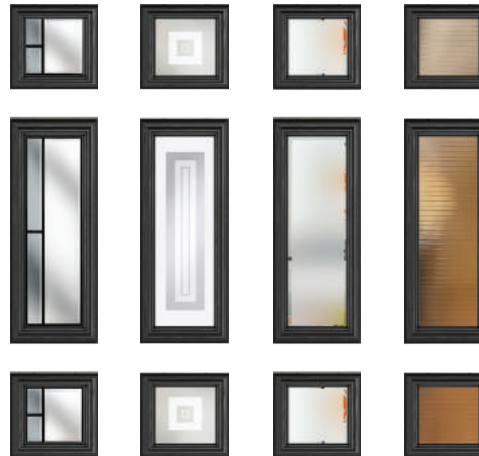

4 Decorative Glass Options

Aurora   Greenwich   Kensington   Masterline

This door is available with or without grooves

28 **Build your own door at compdoor.co.uk**