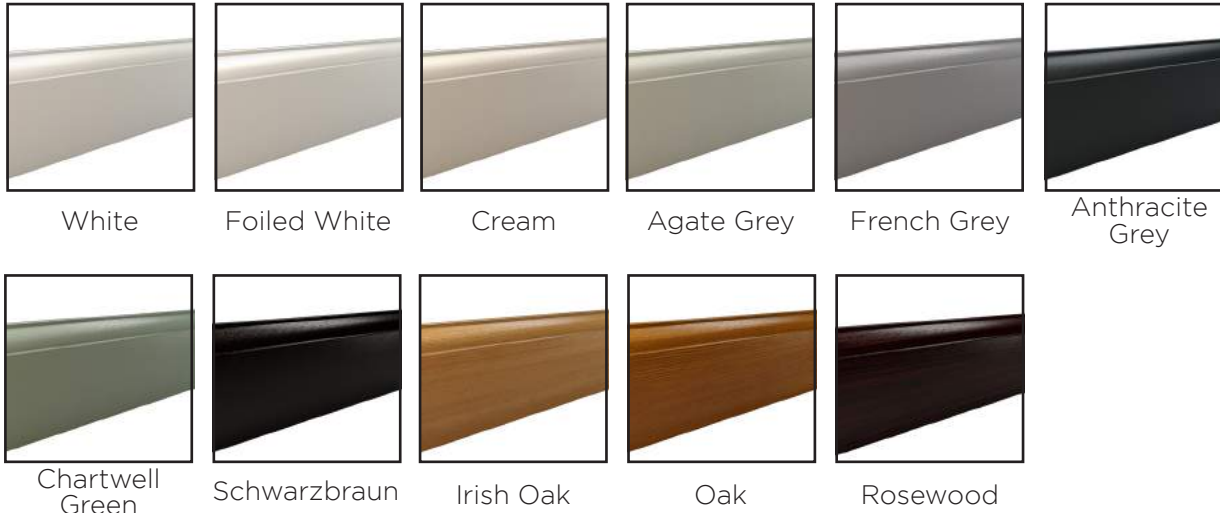

Traditional Range

Available Colours

Pewter Forged Black

Handles

Monkey Tail Noble Regal

Knockers

Handmade Spire Bullring Traditional Knob

Also available in: Chrome, Gold, Antique Black, Graphite

Letterplate

Architectural Letterplate

Also available in: Chrome, Gold, Antique Black, Graphite

BLU™

*316 Marine Grade
Stainless Steel*

Our Coastal range of handle, knocker and letterplate upgrades have been designed for enhanced performance and durability and are arguably the best quality on the market.

The BLU range of suited hardware is made from 316 marine grade stainless steel, compared to the industry-standard of 304, giving it the best long-term resistance to corrosion in coastal locations, supported by a 'best in class' lifetime guarantee.

COASTAL

Shaping the future

Frame Colours

Outer Frame Options

InvisiEdge Colours

Our technically advanced InvisiEdge system gives a seamless colour edge to the door faces maintaining perfect aesthetics whilst ensuring up to 100% moisture resistance.