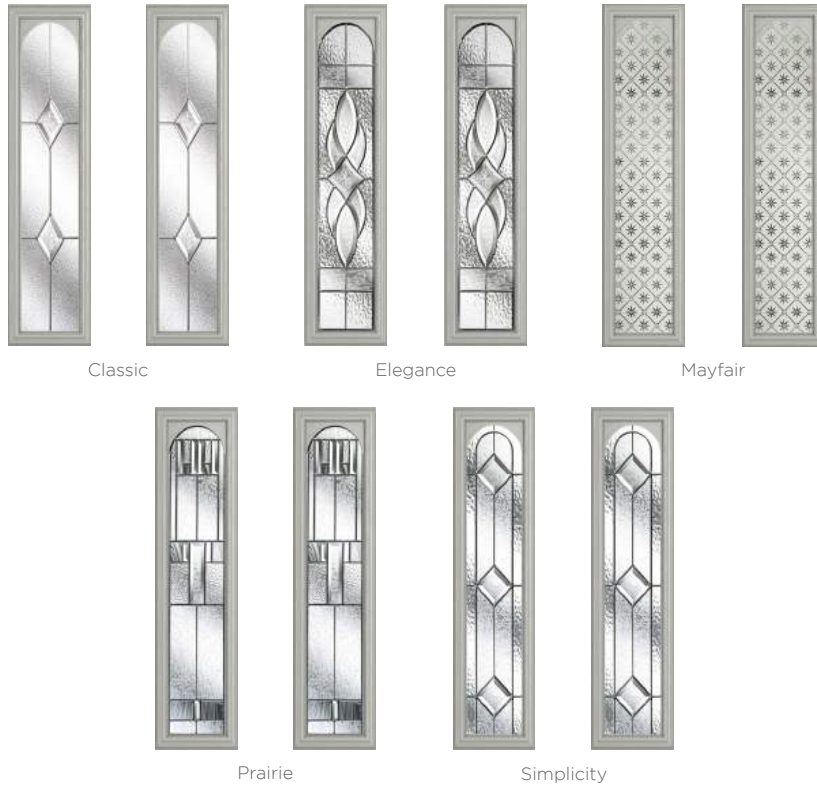

An Elegant Twist

Similar to the Whitmore but with an elegant twist, the Elmhurst offers a softer look with curved arch glazing.

5 Decorative Glass Options

Elmhurst
Colour - Agate Grey
Glass - Prairie