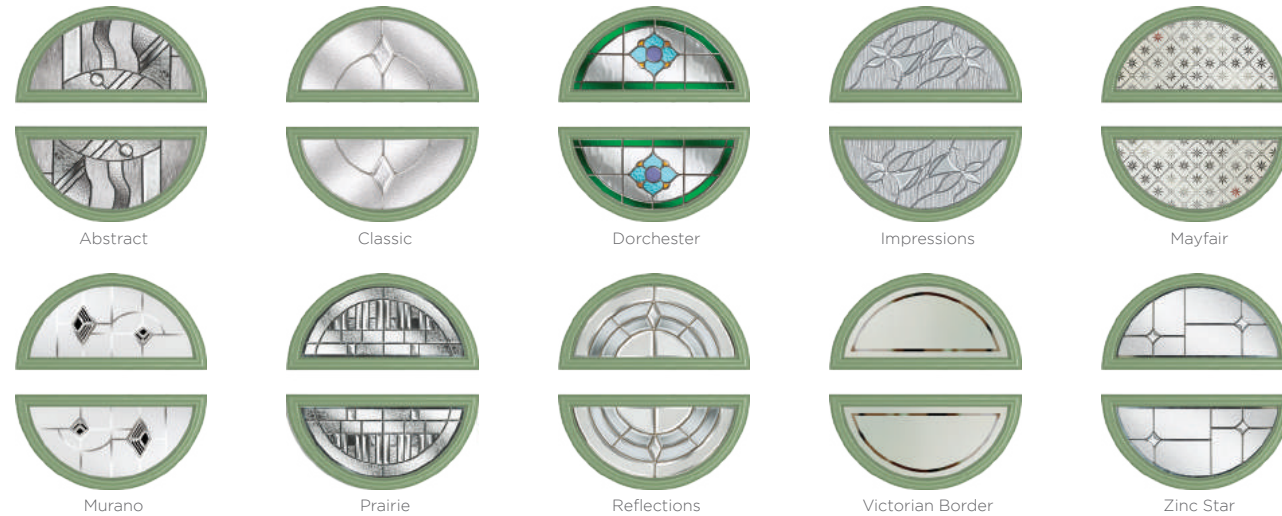

The Kent door really is unique with its glazing design almost going full circle. This style looks equally good with one of the comprehensive glass designs as it does with simple satin glass.

10 Decorative Glass Options

Kent

Colour - Chartwell Green
Glass - Classic

This door is available with or without grooves

30 Build your own door at compdoor.co.uk

Visual Variety

The six decorative glass options available on the Hamilton door gives a variety of style effects from retro and heritage to a more modern look.