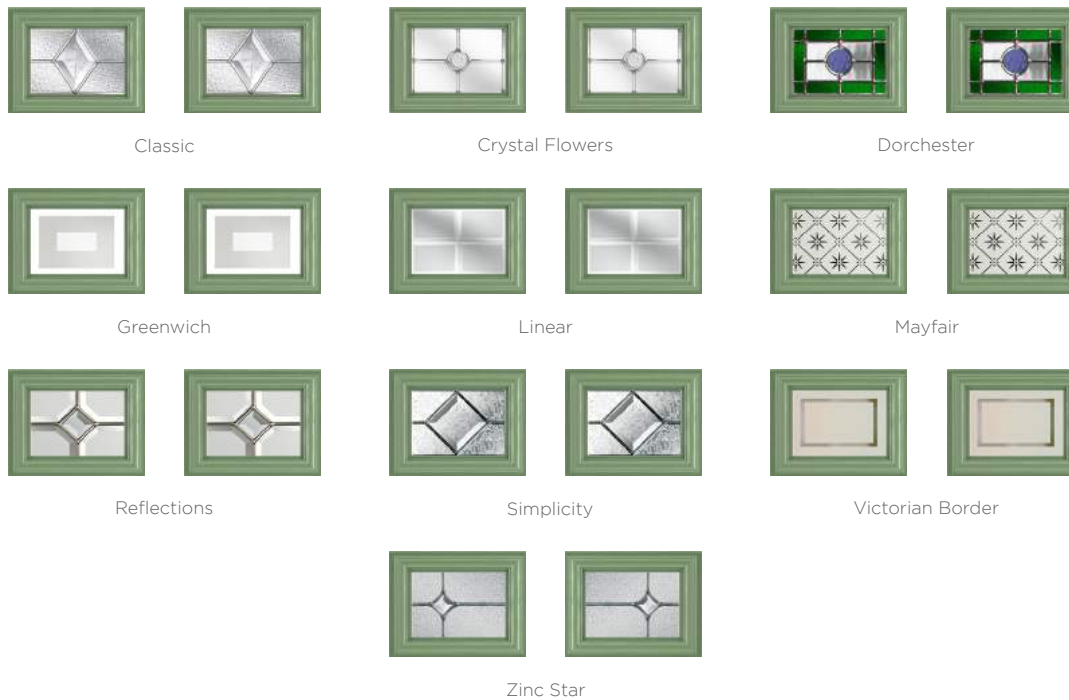

Majestic Masterpiece

The Middleton door complements authentic Edwardian and Georgian architecture with the option to include glazing in the top panels.

10 Decorative Glass Options

Middleton 2
Colour - Chartwell Green
Glass - Greenwich