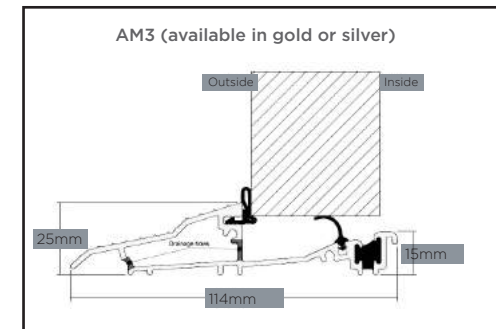

Thresholds

Our three threshold choices include standard uPVC or two aluminium options.