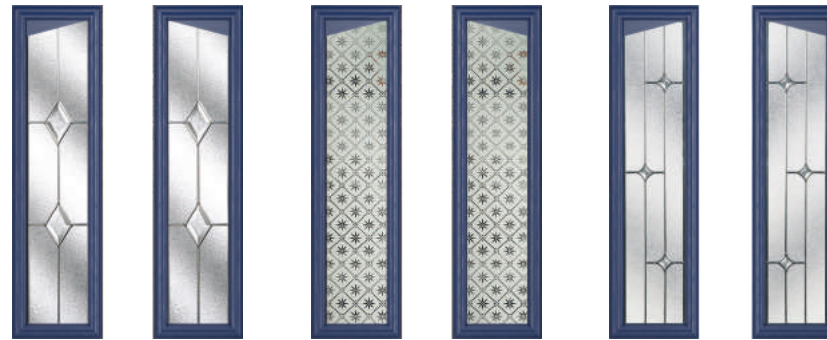

Traditional *Edge*

The Highbury is a truly traditional design with an edge, incorporating clean, crisp glazing angles for a classic style.

Highbury
Colour - Blue
Glass - Classic

3 Decorative Glass Options