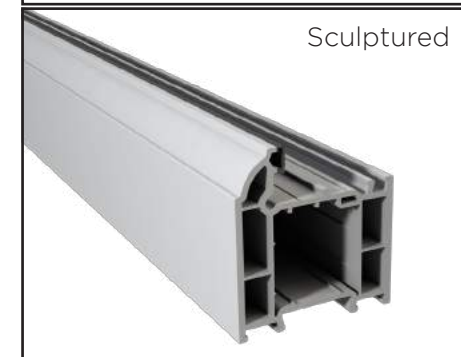

Outer Frame Options