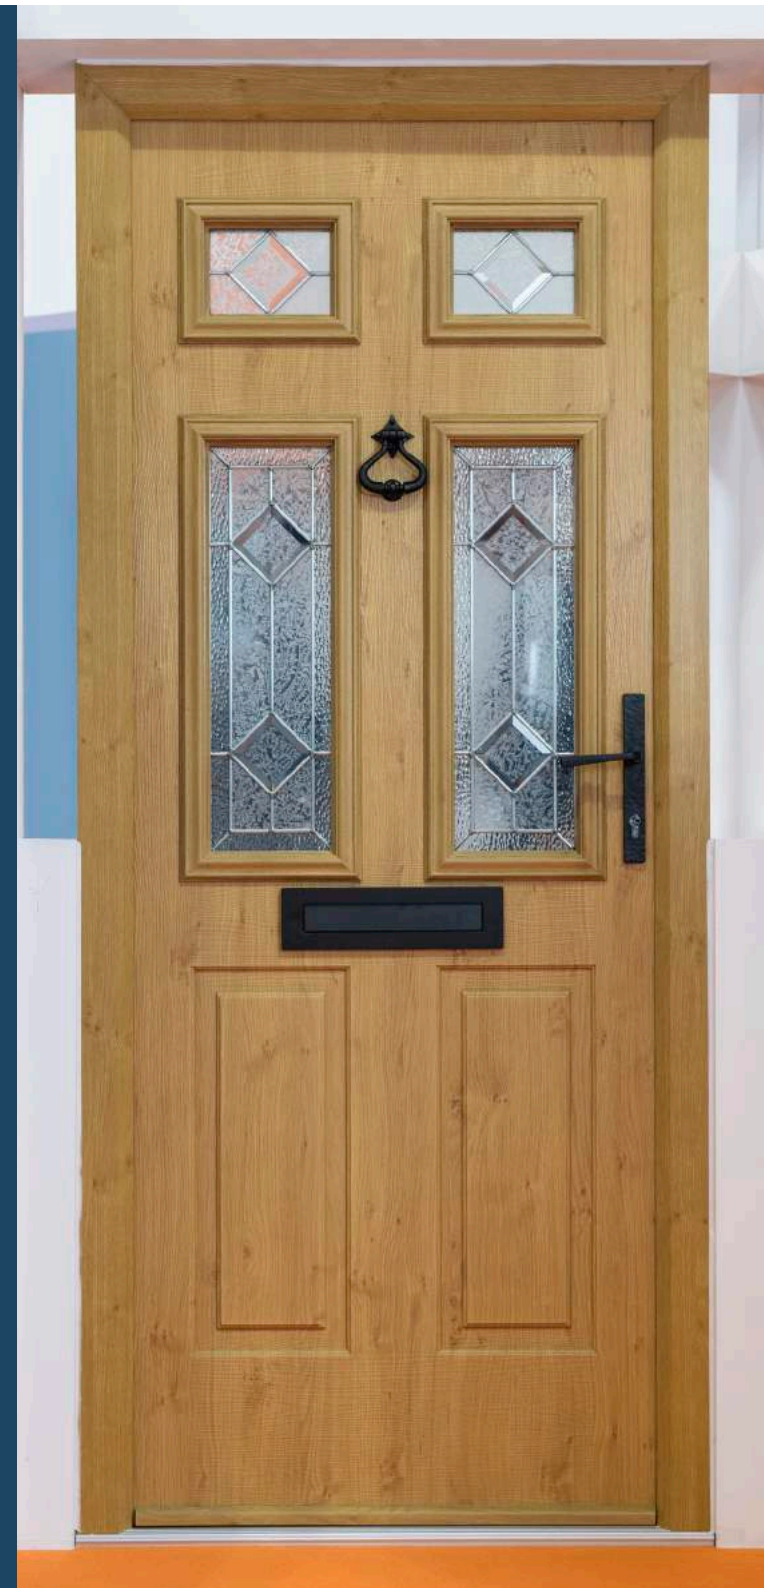

Welcome Home

Discover why more and more people
are choosing **COMP DOOR**[™]

A **Com**prehensive set of features

- ✓ Over 250 colour combinations inside & out
- ✓ 48mm solid timber core
- ✓ Outstanding 1.4 W/m²K U-value
- ✓ Highly advanced secure locking system
- ✓ Chamfered or sculptured frames
- ✓ All locks compliant to PAS-24: 2016
- ✓ ABS security cylinder as standard