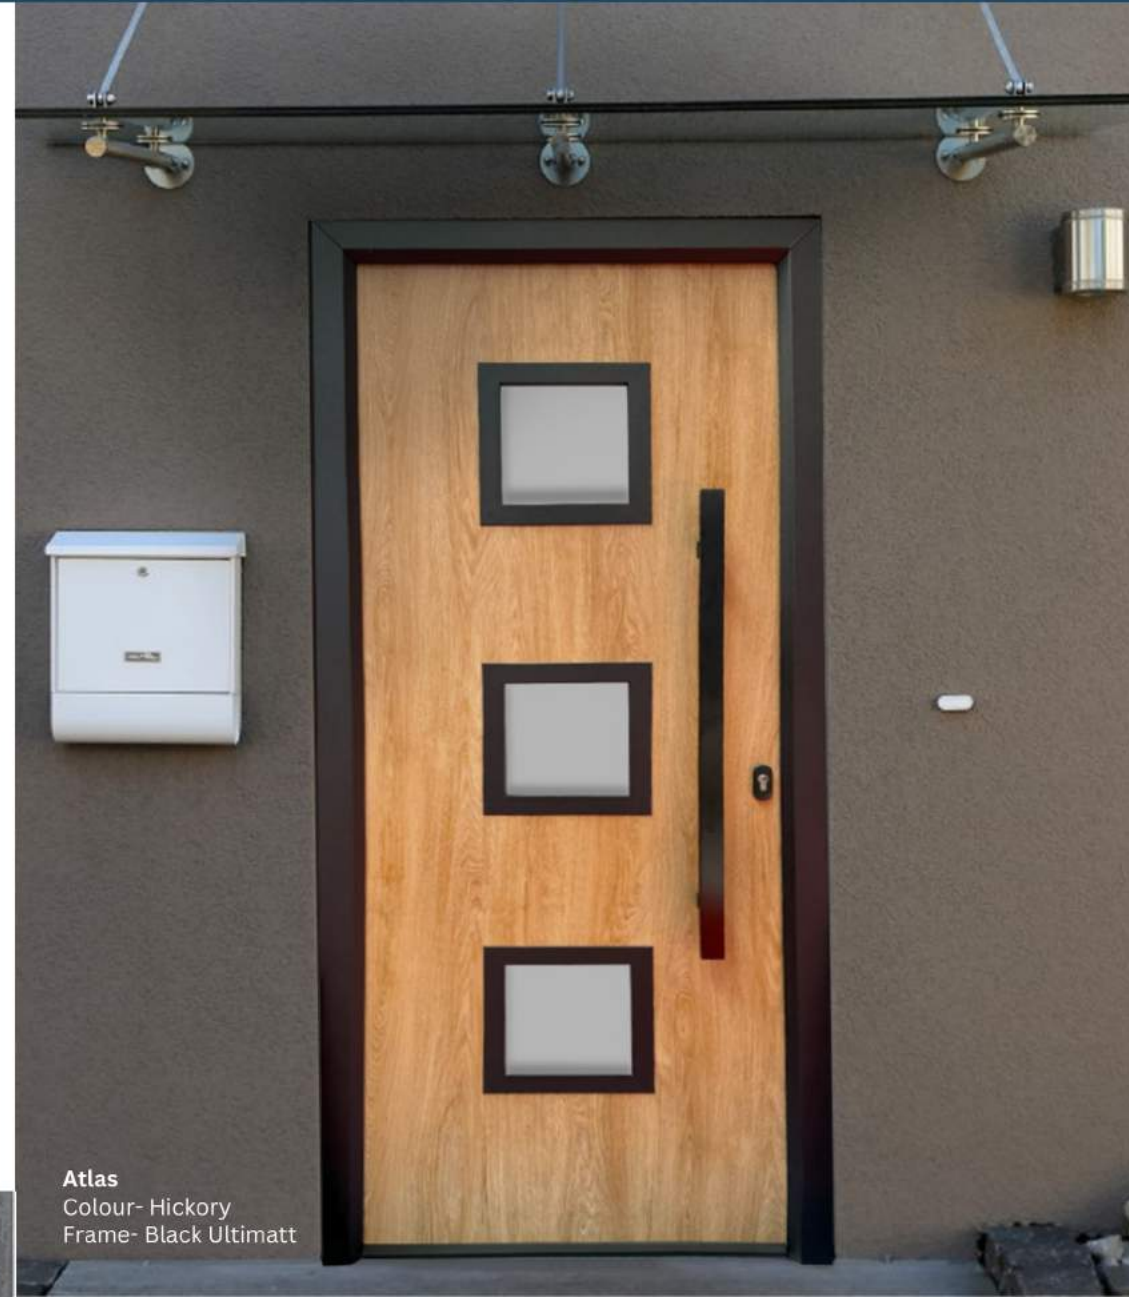

Irresistable Desire

A modern approach using square glazing to achieve a modern sleek look for a bold yet minimalistic look.

Learn more about these styles at compdoor.co.uk

White Oak

Hickory

Fossil

Atlas
Colour- Hickory
Frame- Black Ultimatt