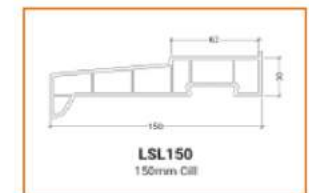

With side panels made to order, there is something for everyone to find the perfect fit for their home. The minimum size of side panel widths is 250mm as a minimum weld size.

Cills are available using our 150mm cill size only.