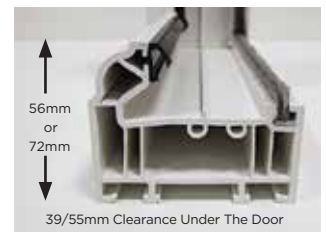

We also offer two different sizes of PVCu threshold.

Our lowest profile threshold is available in either silver or gold and is suitable for wheelchair access using the optional ramps that can be fitted both internally and externally.