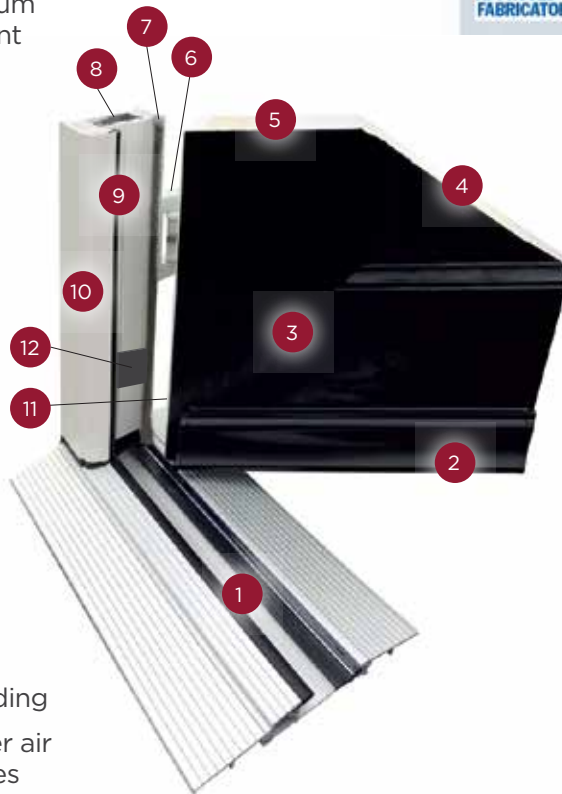

Composite Door Features

- 1 Stormguard low level aluminium thresh with optional Document 'M' wheelchair ramps
- 2 Authentic timber looking PVC weather-bar
- 3 GRP compression moulded skins
- 4 **Polyurethane thermally insulated core. The thermal performance of this product is far superior to timber**
- 5 Engineered timber frame
- 6 Adjustable hinge
- 7 Wool-pile weather seal
- 8 Galvanised Steel reinforcing
- 9 Black low line gasket
- 10 Choice of Sculptured or Chamfered outer-frame
- 11 2mm PVC Grained edge-banding
- 12 Foam bung reduces perimeter air circulation from drainage holes