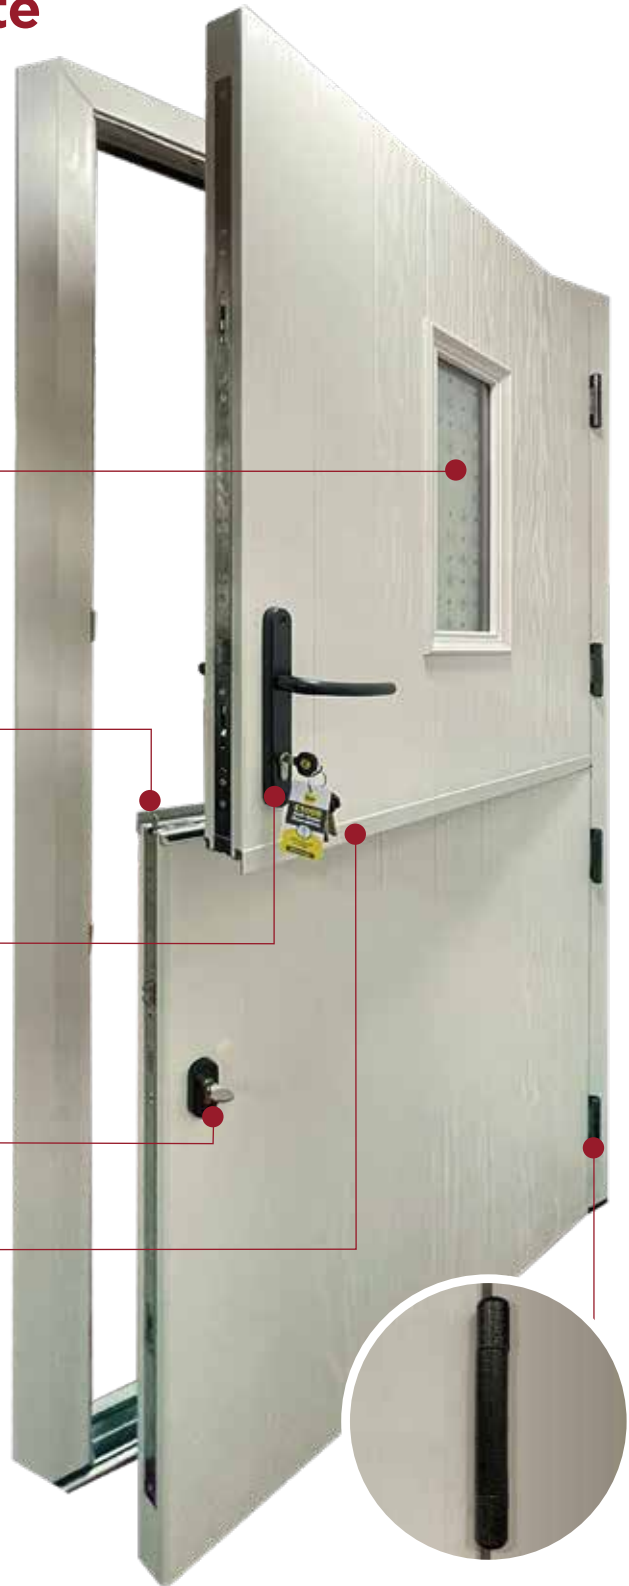

New Yale stable door lock fitted as standard allowing external access, with latch facility for ease of use

Aluminium colour matched meeting rail

Timeless design and modern functionality

Whether you desire a classic or contemporary aesthetic, this door offers an exquisite blend of timeless design and modern functionality, delivering an unmatched level of quality and elegance to elevate any home.