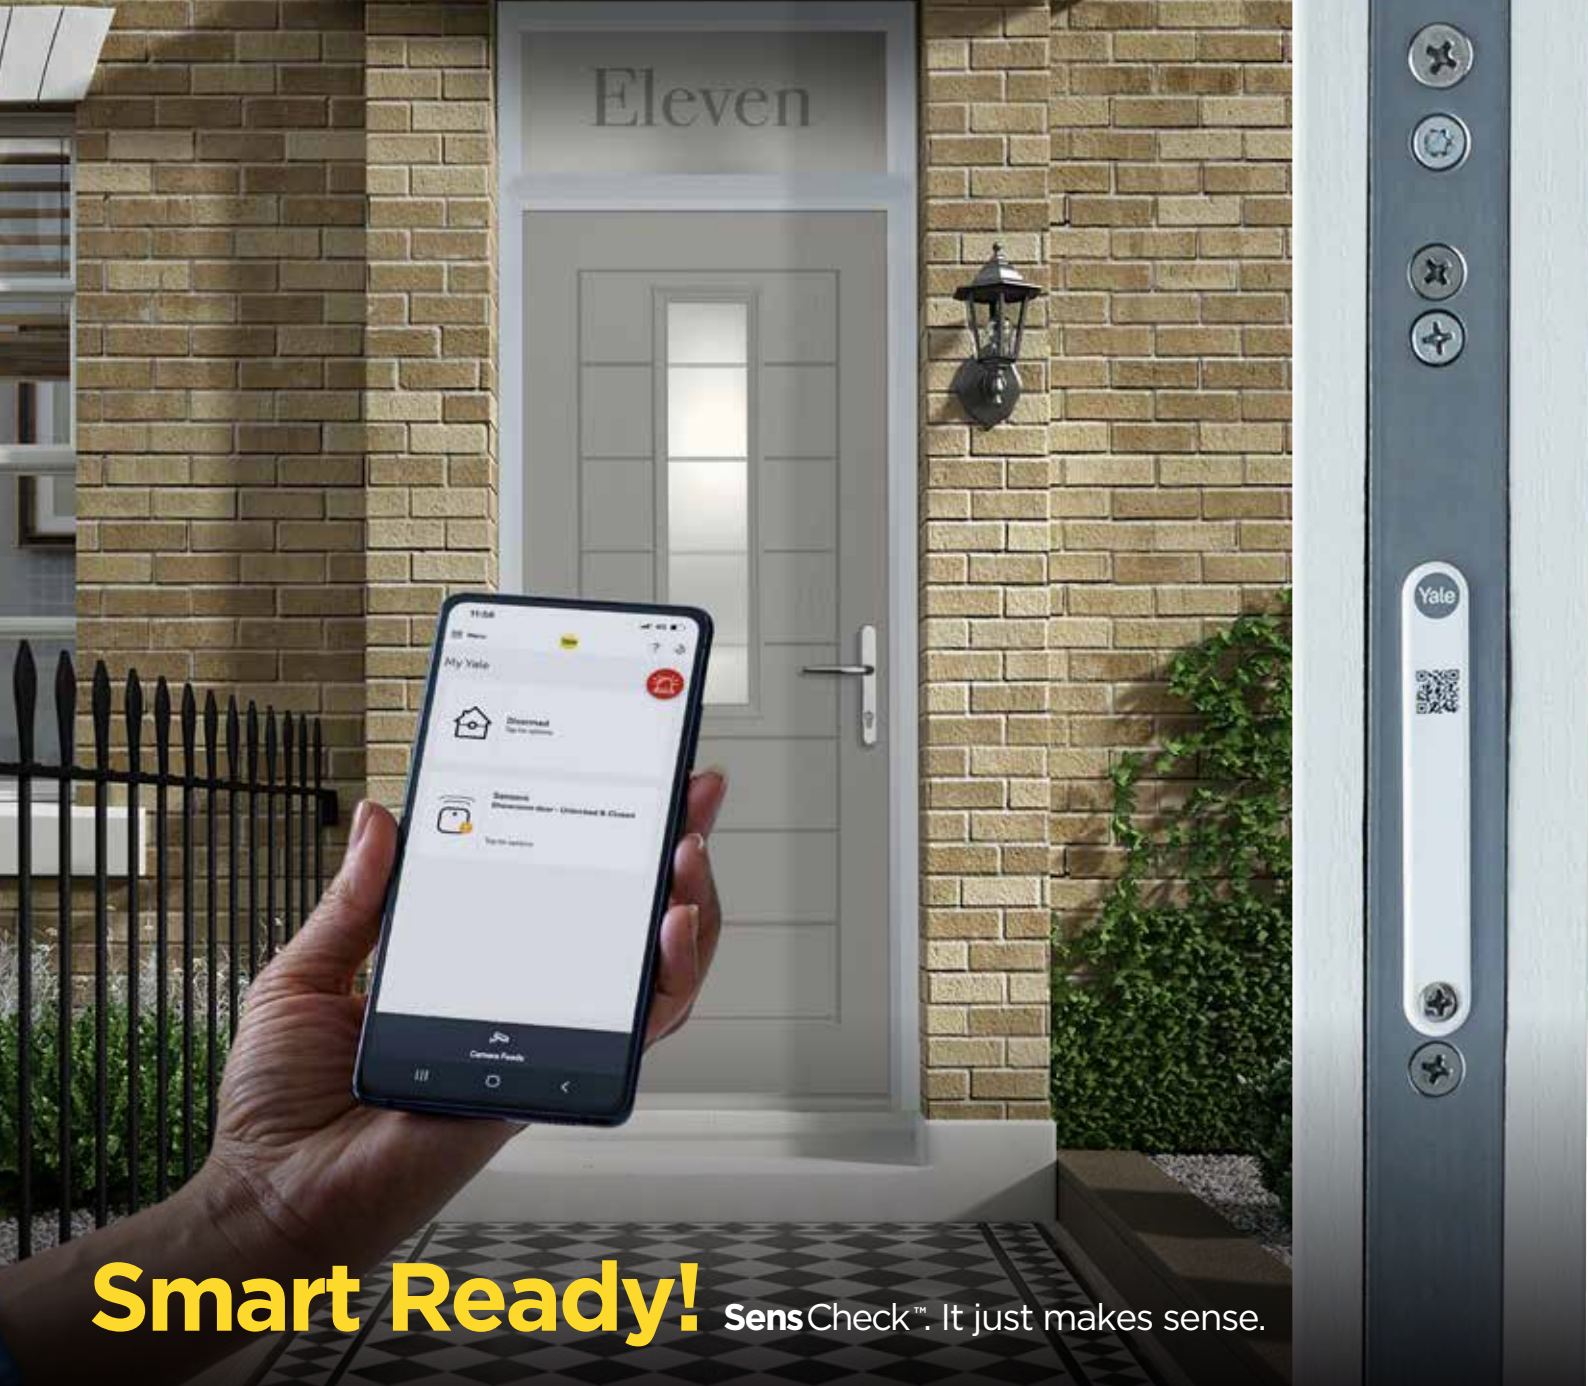

Smart Ready! SensCheck™. It just makes sense.

Is my home safe and secure?

Know the answer, at home or away with Yale **SensCheck™** Door Sensors.

Yale **SensCheck™** Sensors put you in control of your home security.

Monitor the status of your doors from anywhere at any time via the Yale Smart Living Home App. Receive notifications and tamper alerts straight to your smartphone, or chime notifications when the status of your composite door changes.