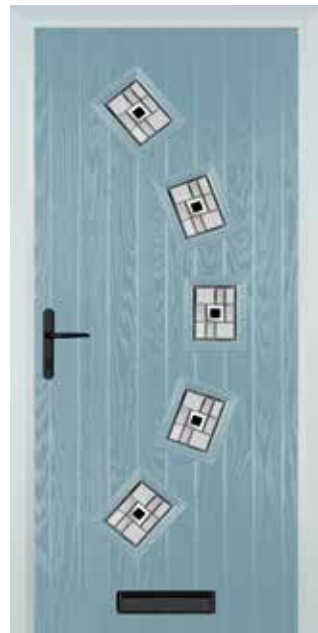

Crescent | Black
Upgraded Round
Offset Bar Handle

Kensington | Red

Modena | Duck Egg Blue

Edge | Anthracite Grey | Upgraded Bow Handle

5 keys supplied
with every door

3 star high security
cylinder as standard