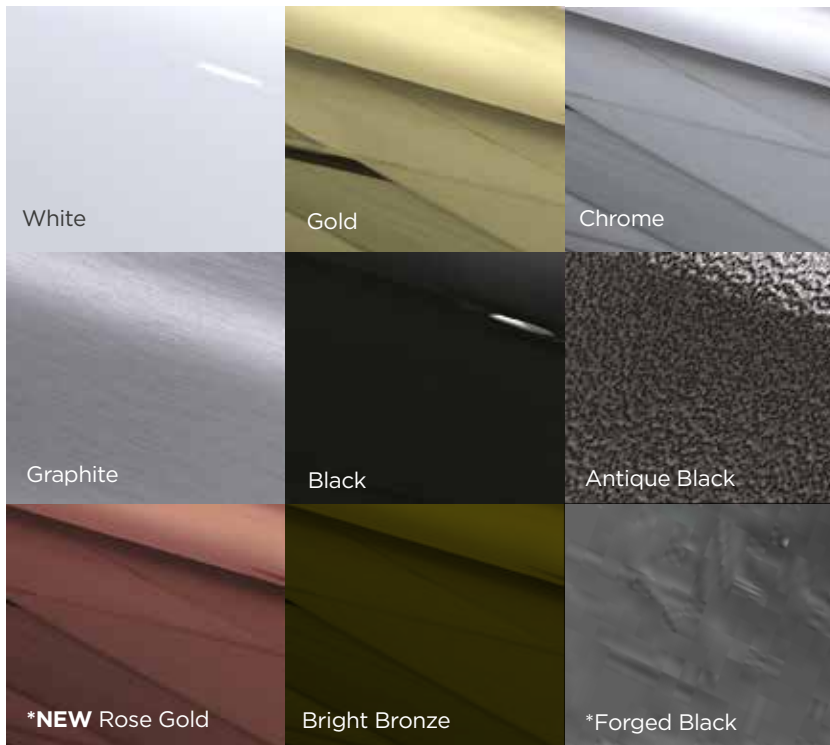

480 HOURS PROHESION TESTING

COLOUR CONSISTENCY

30-YEAR PROVEN FIELD PERFORMANCE

10 YEARS FUNCTION, FINISH AND SECURITY GUARANTEE

THE CLASSIC RANGE

For the ultimate in contemporary styling, choose the new luxurious Hardex Rose finish for your window and door furniture. Superbly crafted to give any modern home a splash of indulgence, setting it aside from its peers.