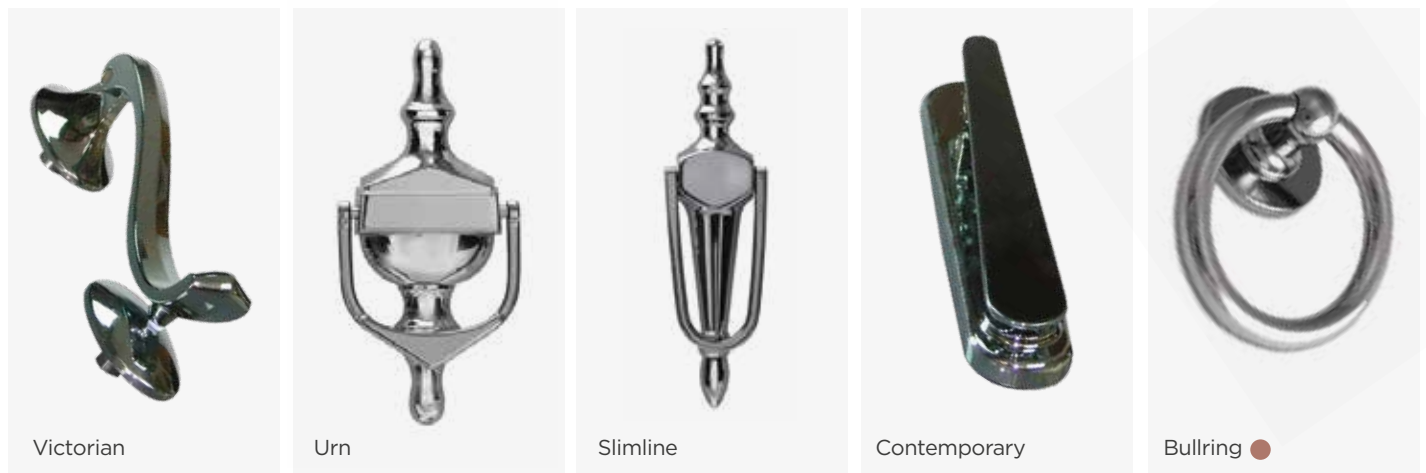

An eye for detail...

To keep up with marketplace demands, we have specially sourced a wide range of durable hardware in a good selection of colours and finishes, guaranteed to add those individual finishing touches. These have all been designed to withstand the rigours of the British weather and will still look good in years to come.

● Available in Rose Gold

KNOCKERS

HANDLES

● Lever/ Lever Handle

LETTERPLATE

Chrome Letterplate ●

SPYHOLES

Urn